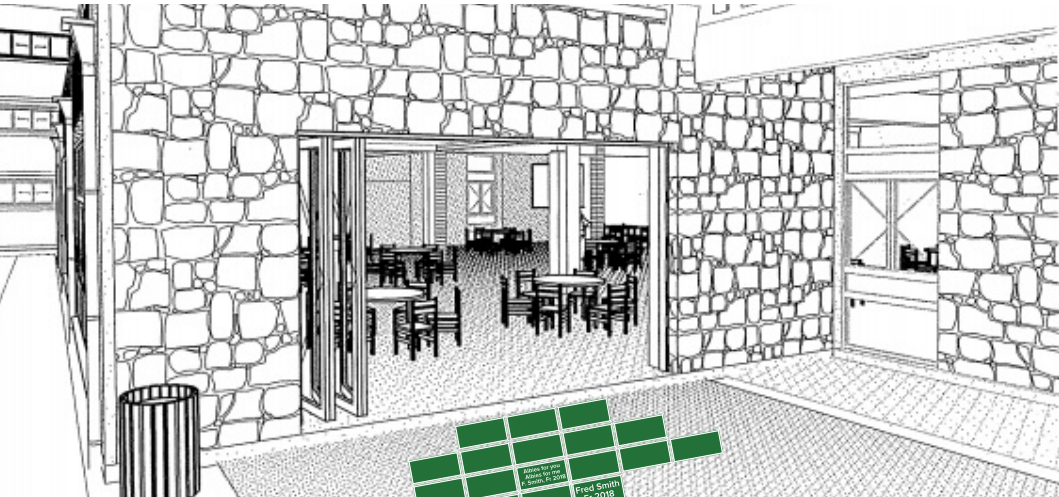

ST ALBERT'S COLLEGE

"Creating a wonderful campus for generations of students who will share in the Albies advantage."

PAVE *the* WAY

St Albert's College dining hall upgrade is underway. In celebration of this auspicious occasion we are giving our College community the opportunity to be a part of the Albies Legacy by purchasing a paver. Your paver will be stamped with your preferred name and/or personal message. Part of your purchase will contribute to the upgrade and assist our students and families who are in need of financial support. If you would like to become a permanent part of the Albies Legacy, safeguarding our collegiate experience for future generations of students, please contact Mrs Mary Wright, Director of Advancement, 0407 728 211 or mwrigh48@une.edu.au.